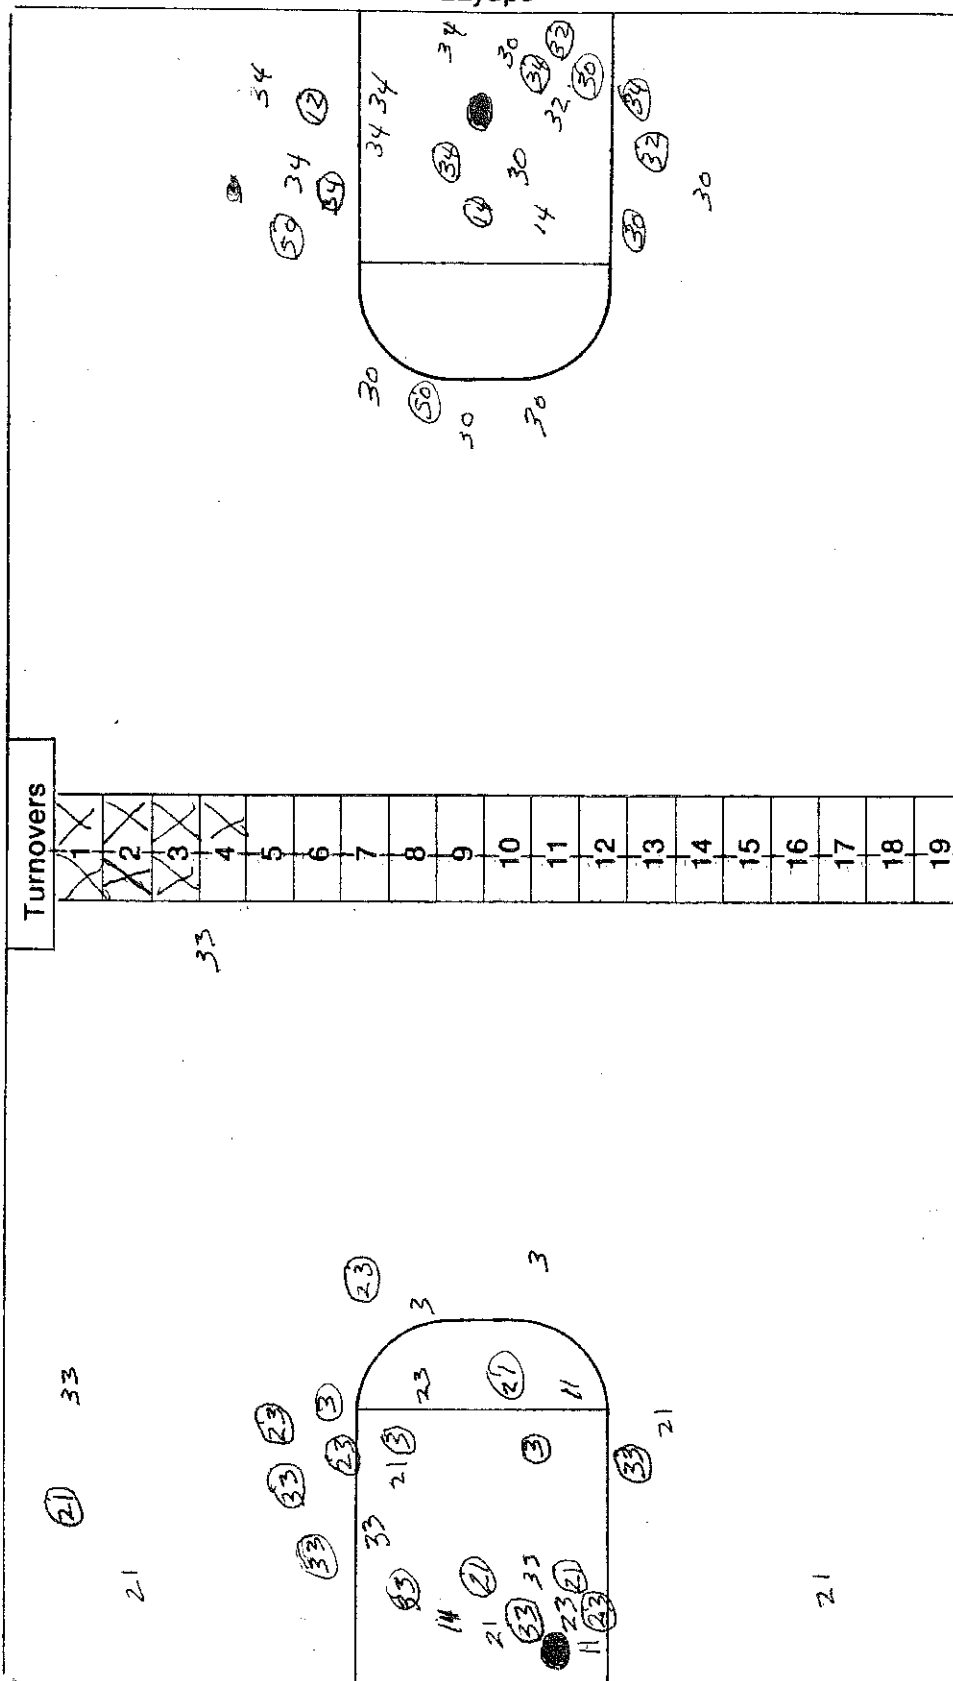

Game-2-1

NCAA BASKETBALL SHOT CHART

First Half

Second Half

(Circle one)

Layups

Team MONTICELLO 32

Team PAINTSVILLE 36