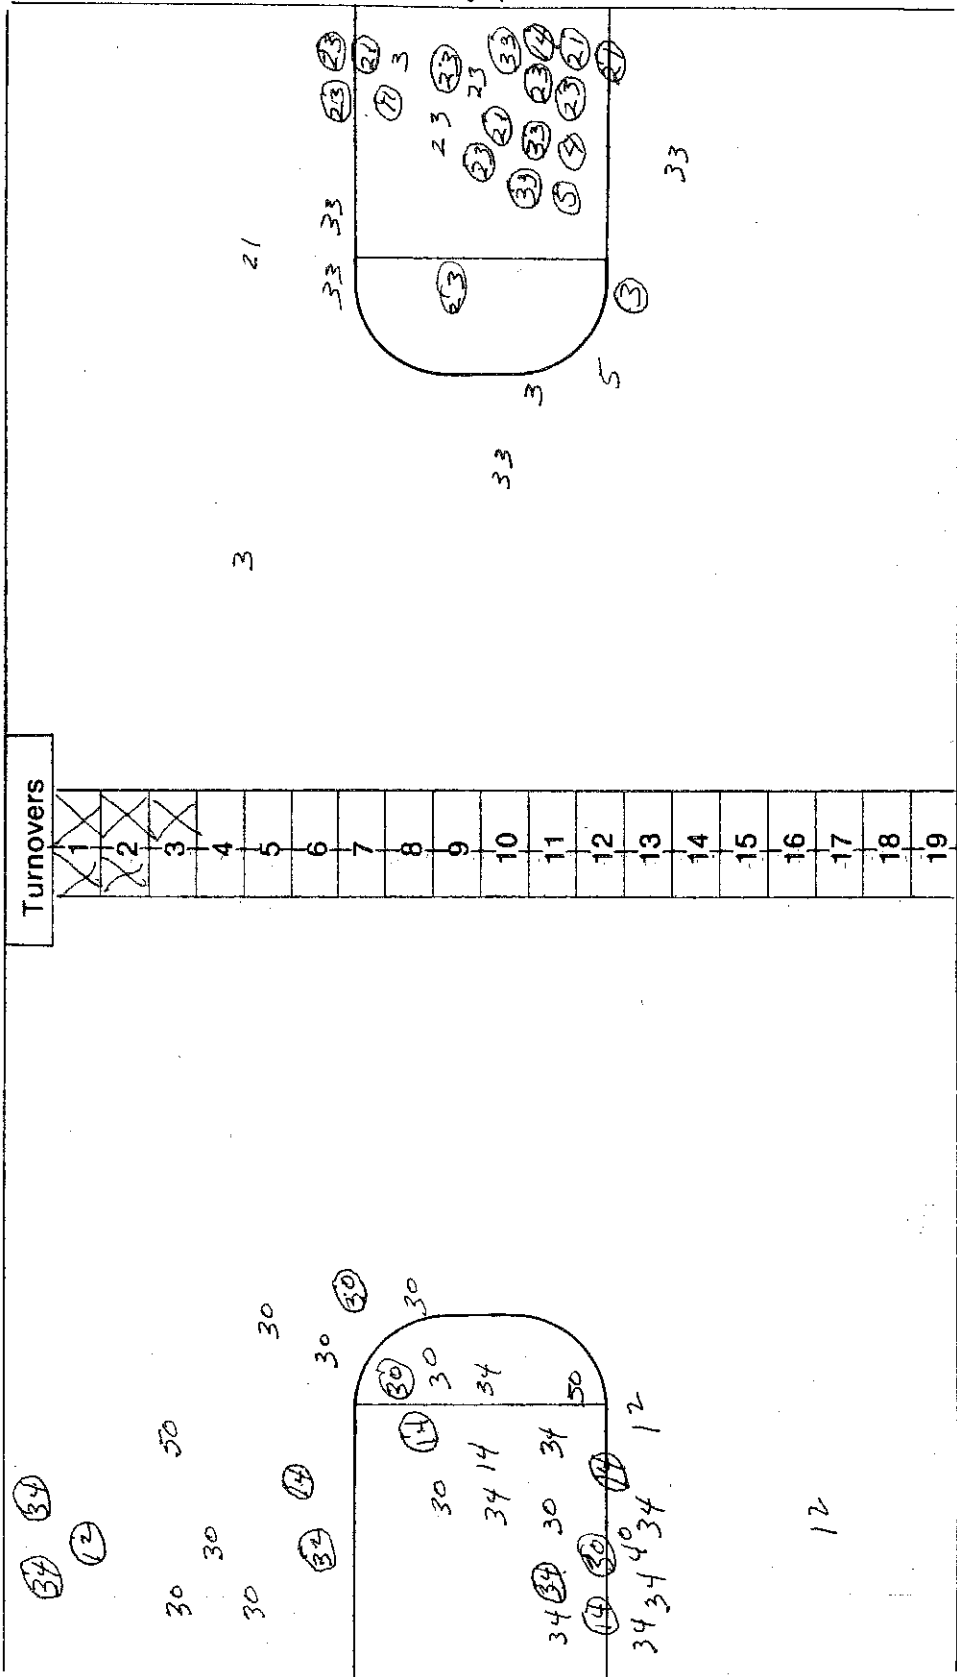

Second Quarter

7:51	Carrender hits from the top of the key	18-18	
7:34		18-20	Minix 15 ft jumper
7:09	Roberts P1, T3		
6:45	Campbell layup	20-20	
5:52		20-22	Couch]0ft (Pelphrey)
5:39			Pelphrey P1, T3
5:16	Campbell P2, T4	20-24	Pelphrey FT-FT
4:59	Carrender 8ft in the lane	22-24	
4:40		22-26	Pelphrey 10ft turn around
4:08			Minix P1, T4
3:58	Blevins P1, T5 (player control) Monticello Timeout (1)		Couch FTA+
3:42	Roberts 8ft bank shot	24-26	
3:19		24-28	Couch 5 ft
2:57	Campbell FT+FT	26-28	Gray P1, T5 BONUS
2:28	Blevins FT+FT	28-28	Minix P2, B
2:04		28-30	Adkins 10ft jumper
1:34	Blevins P2, B	28-32	Minix FT+FT
1:06		28-34	Couch]2 ft turnaround
0:53	Campbell FTA-FT	29-34	Pelphrey P2
0:26	Campbell drives the lane FT	32-34	Couch P1
0:01		32-36	Couch hits 22ft jumper
			HALF

Additional Information _____

ASSISTS — 1 3

TURNOVERS — 4 6

PLAY BY PLAY SHEETS AVAILABLE TONIGHT

Third Quarter

Time	Monticello play	Score	Paintsville play
8:00		32-36	
7:42		32-38	Pelphrey fights for the rebound & scores
7:26	Blevins 12ft L side	34-38	
6:51	Gray foul P2,T1		Gray P2,T1
5:55		34-40	Couch rebound bucket
5:38	S. Abbott 19ft R side	36-40	
5:21		36-42	Couch powers it up from 5ft
4:39		36-44	Couch layup
3:56			Minix foul P1,T2
3:36		36-46	Couch banks it in from 6ft
3:27	Timeout (2)		
3:14	Blevins foul P3,T1		
3:01	Campbell P3, T2	36-48	Gray layup FTA
2:34	Roberts foul P2,T3	36-50	Pelphrey FT-FT
2:04	Roberts 15ft R side (M. Abbott)	38-50	
1:48	Carrender foul P;, T4	38-53	Couch-how did it go in? FT
1:39			Couch foul
1:30			Gray foul P3,T4
1:26	Campbell 17ft L baseline	40-53	
1:07		40-55	Minix layup (Pelphrey)
0:46	Belvins P4,T5 BONUS		Minix FTA*
0:02	M. Abbott follows coaches instructions and hits 15 ft jumper	42-55	

NCAA BASKETBALL SHOT CHART

First Half

Second Half

(Circle one)

Layups

Team PAINTSVILLE 80

Team MONTICELLO 61

Attempted 30